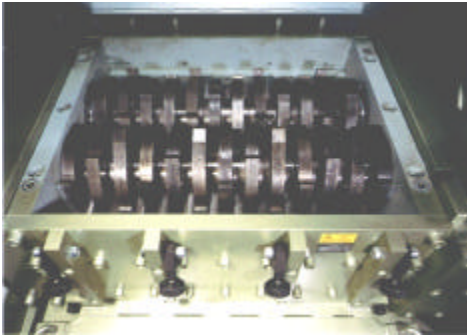

Paper-Shredder

VZM 17.00 / VZM 18.00
Inline set-up

VZM 19.00
Angular set-up,
90° right

VZM 20.00
Angular set-up,
90° right

Magnetic Separator

specialized in:

- shredding machines
- chips crusher
- large industrial heavy duty paper shredder
600-2100 Kg/h