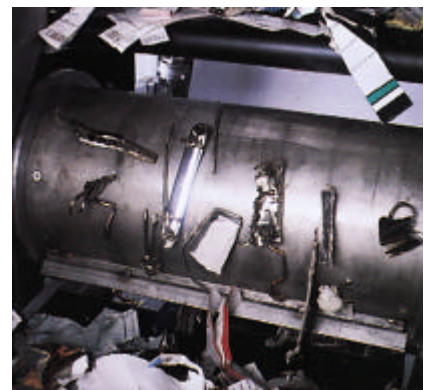

Paper-Shredder

VZM 17.00 / VZM 18.00
Inline set-up

VZM 19.00
Angular set-up,
90° right

VZM 20.00
Angular set-up,
90° right

Magnetic Separator

specialized in:

- shredding machines
- chips crusher
- large industrial heavy duty paper shredder
600-2100 Kg/h

Unser Betriebsgebäude.
Our manufacturing facility.

Von der Idee zur technischen Lösung
Ideas are formulated into technical solutions

Moderne Entwicklungsprogramme helfen Ideen umzusetzen
Most modern design tools help to convert ideas to reality