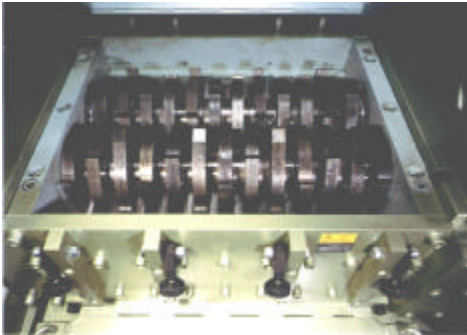

## Paper-Shredder

VZM 17.00 / VZM 18.00  
Inline set-up

VZM 19.00  
Angular set-up,  
90° right

VZM 20.00  
Angular set-up,  
90° right

Magnetic Separator

**specialized in:**

- shredding machines
- chips crusher
- large industrial heavy duty paper shredder  
600-2100 Kg/h